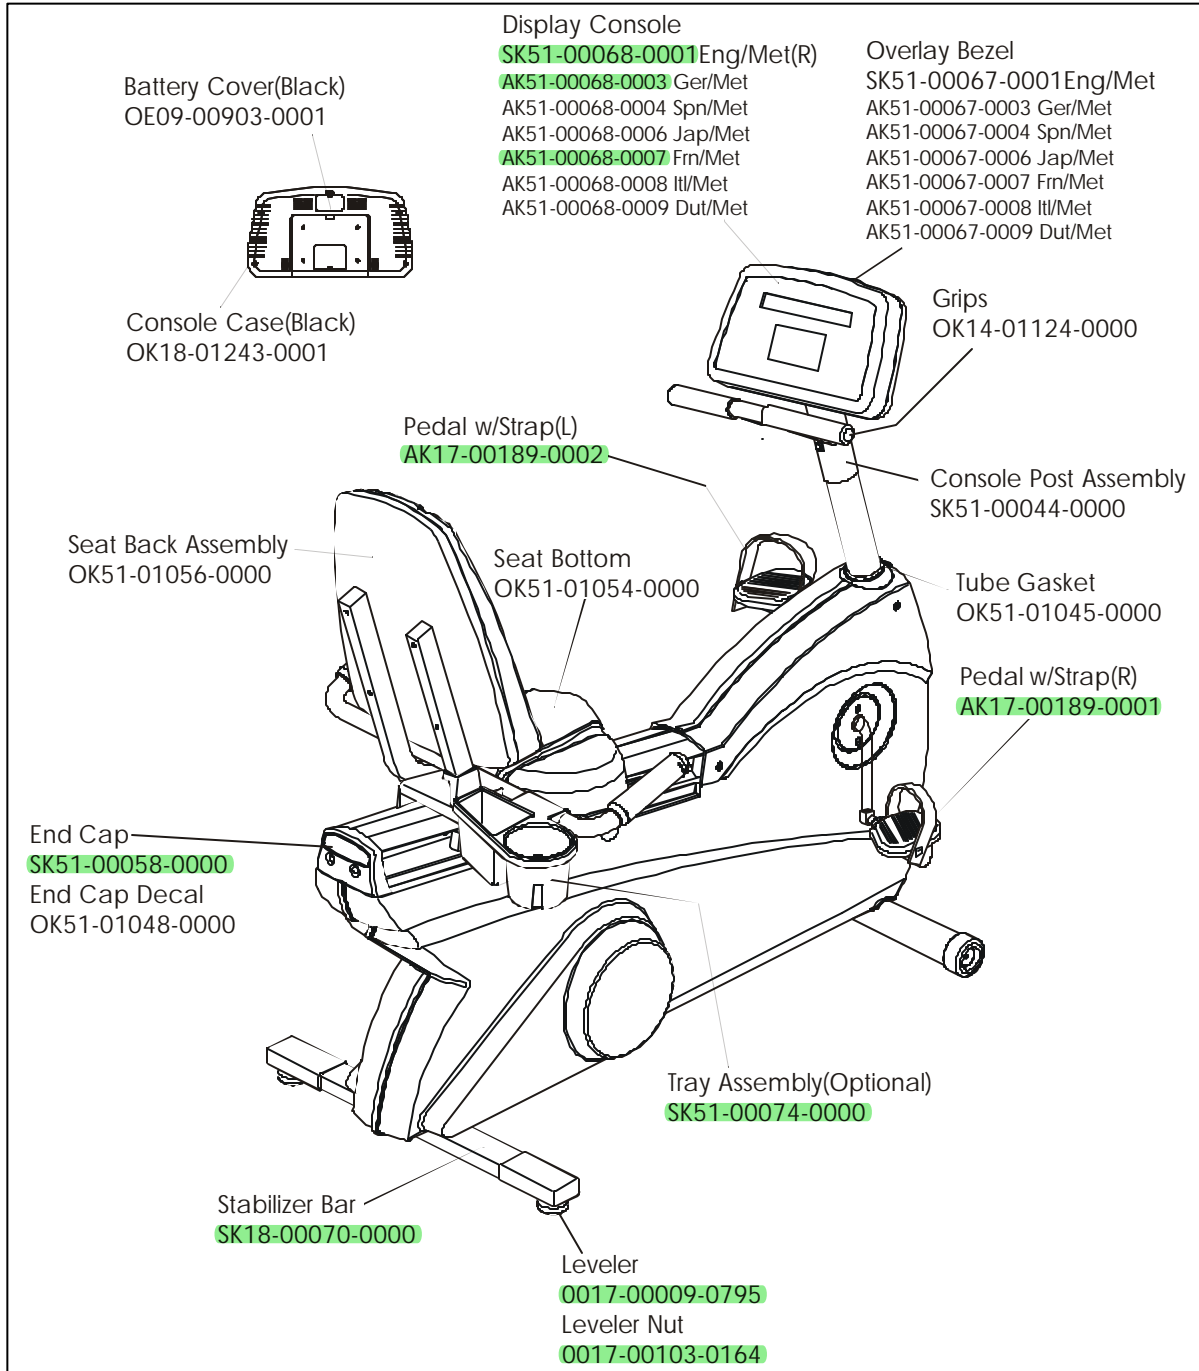

**LC-8500R**  
**EXERCISE BIKE**

**LC85R-0100-27**

Serial Number 922826 - Up

**LC-8500R**  
**EXERCISE BIKE**

**LC85R-0100-27**

Serial Number 922826 - Up

**LC-8500R**  
**EXERCISE BIKE**

**LC85R-0100-27**

Serial Number 922826 - Up