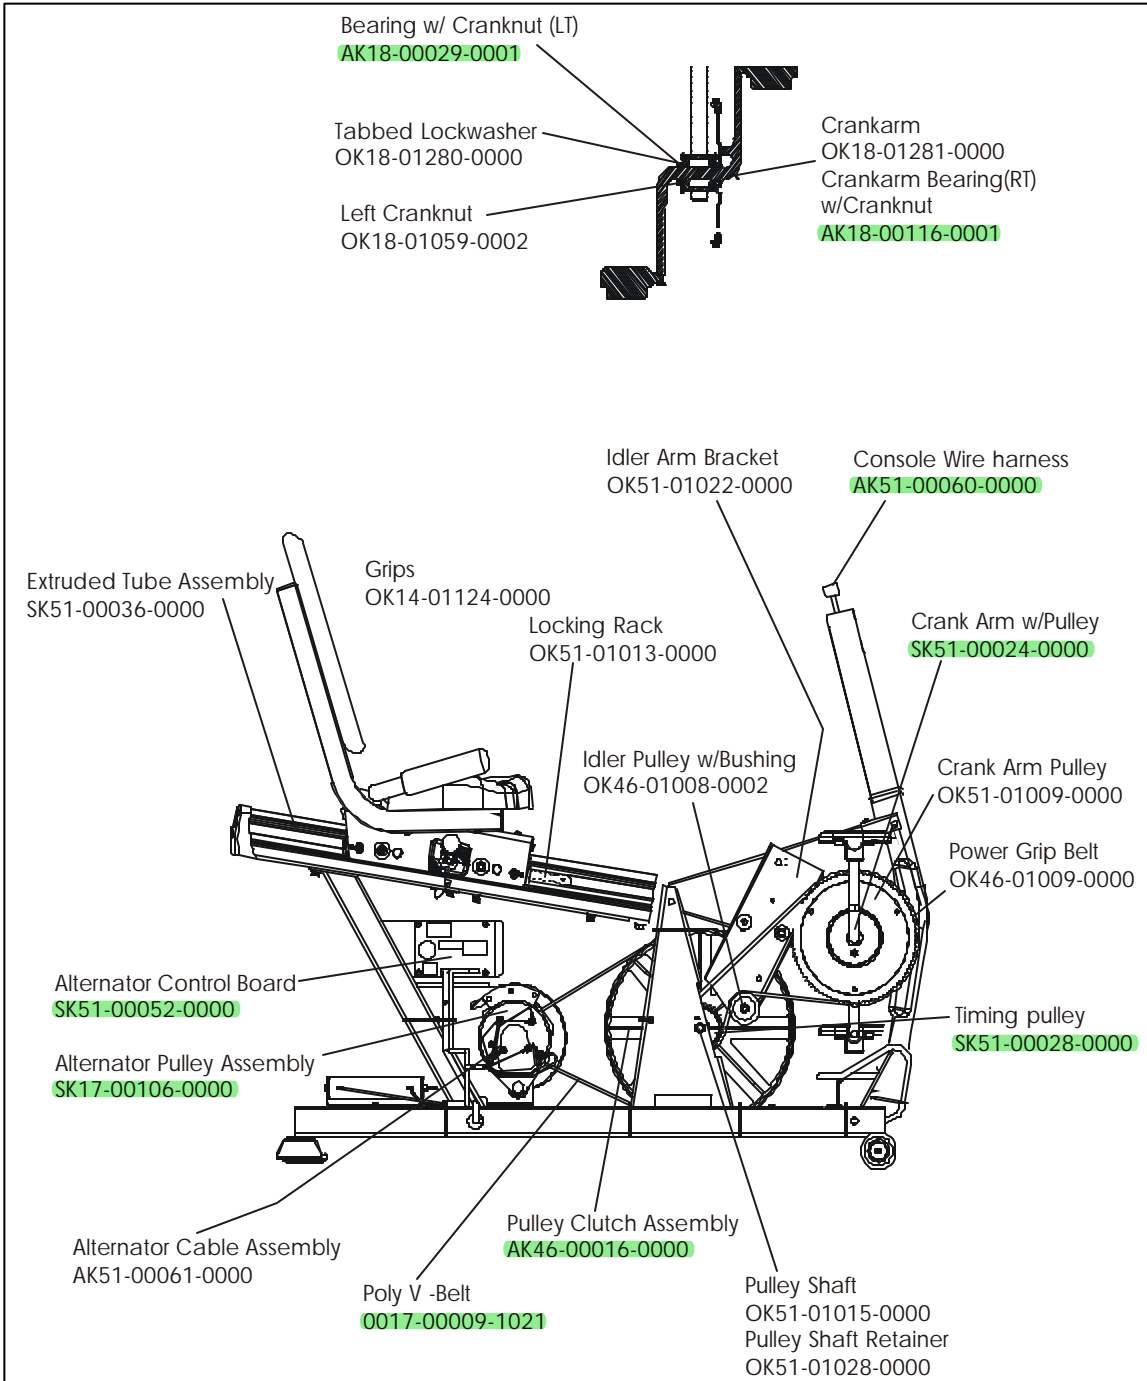

**LC-8500R**  
**EXERCISE BIKE**

**LC85R-0100-27**

Serial Number 922826 - Up

**LC-8500R**  
**EXERCISE BIKE**

**LC85R-0100-27**

Serial Number 922826 - Up

**LC-8500R**  
**EXERCISE BIKE**

**LC85R-0100-27**

Serial Number 922826 - Up